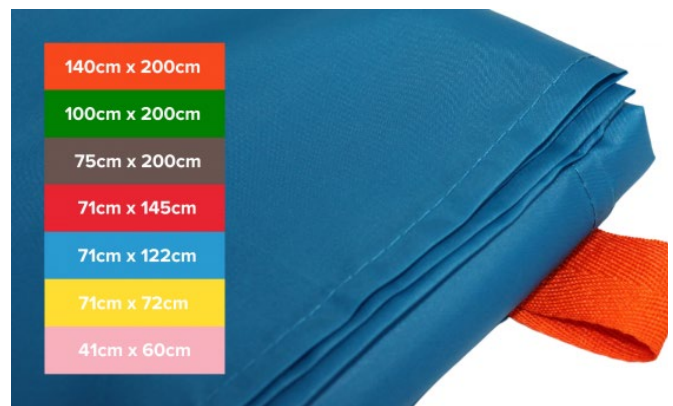

Colour Coded Elite Reusable Tubular Slide Sheets

Material: 100% silicone coated polyester
 Colour: Teal
 Washable: Launderable to thermal disinfection temperatures

Size	Product Code
140cm x 200cm	PH408140200---TEAA77
100cm x 200cm	PH408100200---TEAA77
75cm x 200cm	PH408-75200---TEAA77
71cm x 145cm	PH408-71145---TEAA77
71cm x 122cm	PH408-71122---TEAA77
71cm x 72cm	PH408-71-72---TEAA77
41cm x 60cm	PH408-41-60---TEAA77

The measurement shown above in **bold** represents the opening side; the direction of movement is the opposing side to this.