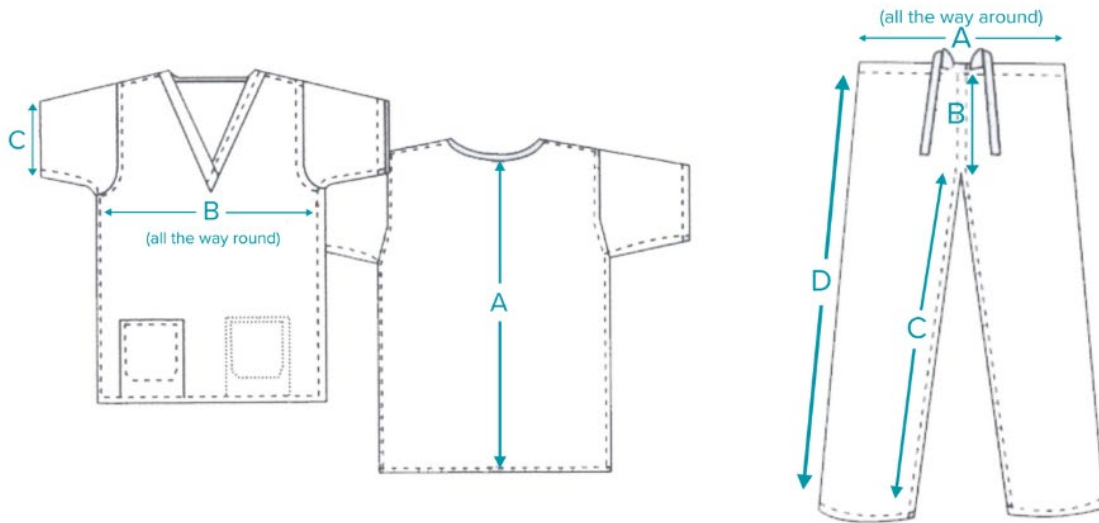

## NHS Essential Unisex Reversible Scrub Suits

Material: 65% Polyester, 35% Cotton

Colours: Navy, Cobalt, Mid Blue, Turquoise, Mid Green, Misty, Raspberry, Hunter Green

Sizes: XS, S, M, L, XL, 2XL, 3XL, 4XL

### Tunic top

A: Length (cm)

B: Chest Circumference (cm)

C: Sleeve Depth (cm)

	X Small	Small	Medium	Large	X Large	2XL	3XL	4XL
A: Length (cm)	70	71	71	72	74	77	81	84
B: Chest Circumference (cm)	101	107	119	129	142	147	154	163
C: Sleeve Depth (cm)	21	21	23	23	23	25	25	27

### Trousers

A: Waist Circumference (cm)

B: Front rise (cm)

C: Inside Leg Length (cm)

D: Waist to Ankle Length (cm)

	X Small	Small	Medium	Large	X Large	2XL	3XL	4XL
A: Waist Circumference (cm)	92	99	106	117	124	132	147	169
B: Front rise (cm)	38	38	39	39	39	41	43	47
C: Inside Leg Length (cm)	69	71	73	74	75	75	81	93
D: Waist to Ankle Length (cm)	104	108	109	111	112	114	122	135

## Colour coded sizes for easy identification

On the top, found on the neck as per below image. On the trousers, found on the drawstring at the waist.

Colour code	Colour name	Size	Size
	DARK BLUE	EXTRA SMALL	XS
	YELLOW	SMALL	SML
	BROWN	MEDIUM	MED
	WHITE	LARGE	LGE
	PINK	EXTRA LARGE	XLG
	ORANGE	EXTRA EXTRA LARGE	2XL
	RED	EXTRA EXTRA EXTRA LARGE	3XL
	GREEN	EXTRA EXTRA EXTRA EXTRA LARGE	4XL