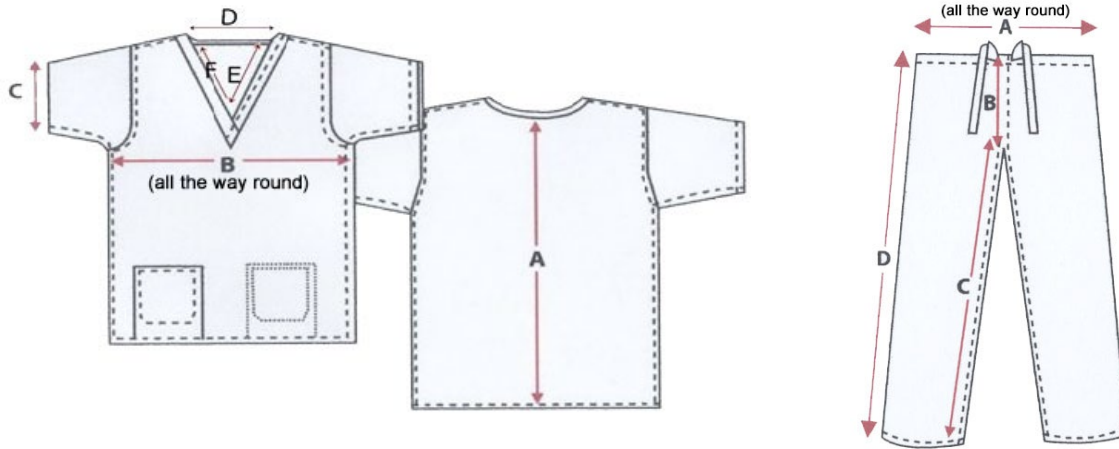

NHS Essential Unisex Reversible Scrub Suits

Material: 65% Polyester, 35% Cotton

Colours: Navy, Cobalt, Mid Blue, Turquoise, Mid Green, Misty, Raspberry, Hunter Green

Sizes: XS, S, M, L, XL, 2XL, 3XL, 4XL

Product codes: See overleaf

Washable: 

Shown here (left to right): Turquoise, Navy, Raspberry, Mid Green, Misty, Hunter Green.

Scrubs size chart

Tunic top

- A: Length (cm)
- B: Chest Circumference (cm)
- C: Sleeve Depth (cm)
- D: Neck Width (cm)
- E & F: V Neck Length

	X Small	Small	Medium	Large	X Large	2XL	3XL	4XL
A: Length (cm)	70	71	71	72	74	77	81	84
B: Chest Circumference (cm)	101	107	119	129	142	147	154	163
C: Sleeve Depth (cm)	21	21	23	23	23	25	25	27
D: Neck Width (cm)	13	15	16	18	21	24	25	25.5
E & F: V Neck Length	17	17.5	19	22	23	23	24.5	26

Trousers

- A: Waist Circumference (cm)
- B: Inseam Length (cm)
- C: Inside Leg Length (cm)
- D: Waist to Ankle Length (cm)

	X Small	Small	Medium	Large	X Large	2XL	3XL	4XL
A: Waist Circumference (cm)	92	99	106	117	124	132	147	169
B: Inseam Length (cm)	38	38	39	39	39	41	43	47
C: Inside Leg Length (cm)	69	71	73	74	75	75	81	93
D: Waist to Ankle Length (cm)	104	108	109	111	112	114	122	135