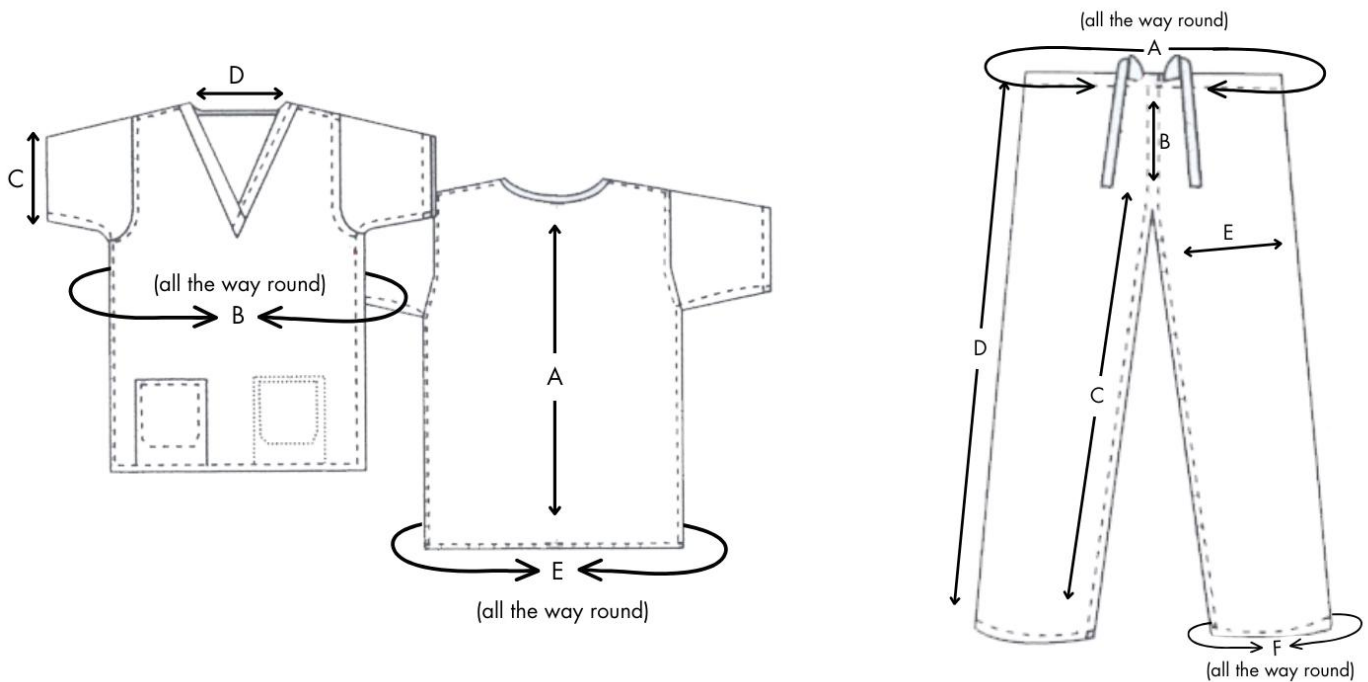

Washable:     

Colour Swatches

Size Chart

Tunic top

- A: Length (cm)
- B: Chest Circumference (cm)
- C: Sleeve Depth (cm)
- D: Collar Width (cm)
- E: Hip circumference (cm)

	X Small	Small	Medium	Large	X Large	2XL	3XL	4XL	5XL
A: Length (cm)	71	72	72	73	75	77	81	86	90
B: Chest Circumference (cm)	101	107	119	129	142	147	154	163	171
C: Sleeve Depth (cm)	21	21	23	23	23	25	25	27	27
D: Collar Width (cm)	16	19	20	20	20	20	20	21	22
E: Hip circumference (cm)	100	105	118	129	142	147	154	162	174

Trousers

- A: Waist Circumference (cm)
- B: Front Rise (cm)
- C: Inside Leg Length (cm)
- D: Waist to Ankle Length (cm)
- E: Thigh Width (cm)
- F: Cuff Circumference (cm)

	X Small	Small	Medium	Large	X Large	2XL	3XL	4XL	5XL
A: Waist Circumference (cm)	92	99	106	117	124	132	147	169	177
B: Front Rise (cm)	38	38	39	39	39	41	43	47	47
C: Inside Leg Length (cm)	69	71	73	74	75	75	81	93	93
D: Waist to Ankle Length (cm)	104	108	109	111	112	114	122	135	135
E: Thigh Width (cm)	30.5	31.5	34.5	35.5	37.5	39.5	42.5	47.5	52
F: Cuff Circumference (cm)	40	43	46	48	51	52	56	58	61

On the top, found on the neck as per below image. On the trousers, found on the drawstring at the waist.

Colour	Size	Size Code
	DARK BLUE	EXTRA SMALL
	YELLOW	SMALL
	BROWN	MEDIUM
	WHITE	LARGE
	PINK	EXTRA LARGE
	ORANGE	EXTRA EXTRA LARGE
	RED	EXTRA EXTRA EXTRA LARGE
	GREEN	EXTRA EXTRA EXTRA EXTRA LARGE
	PURPLE	EXTRA EXTRA EXTRA EXTRA EXTRA LARGE