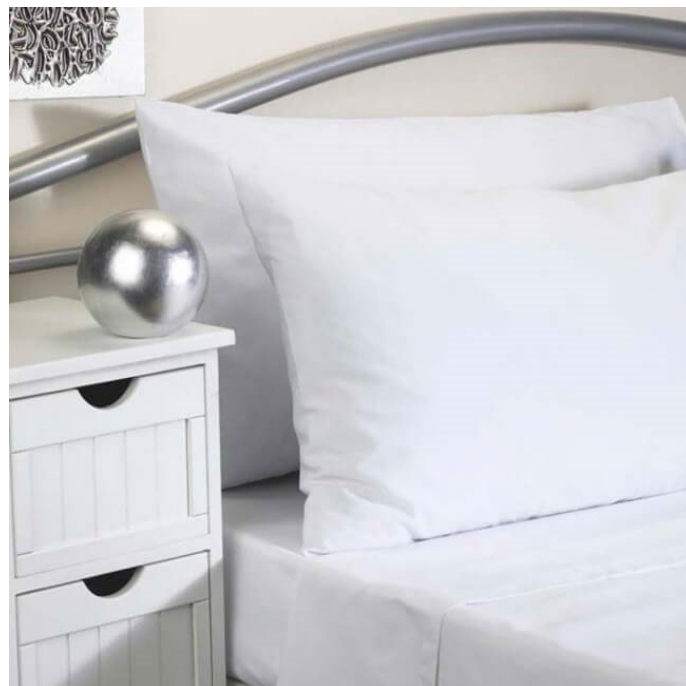

## Flame Retardant Polyester Flat Sheets

**Material:** Flame Retardant Polyester

**Colours:** Single bed: Cream, Blue, Burgundy, Duck egg, Jade, Latte, Light green, Navy, Pink, Silver, White (see colours overleaf)  
Double bed: Cream

**Size:** Single 180cm x 225cm  
Double 228cm x 255cm

**Product codes:** ST001180255 (Single)  
ST001228255 (Double)

**Washable:** Launderable at thermal disinfection temperatures

**FR rating:** Complies with flame retardant bedding specification BS7175