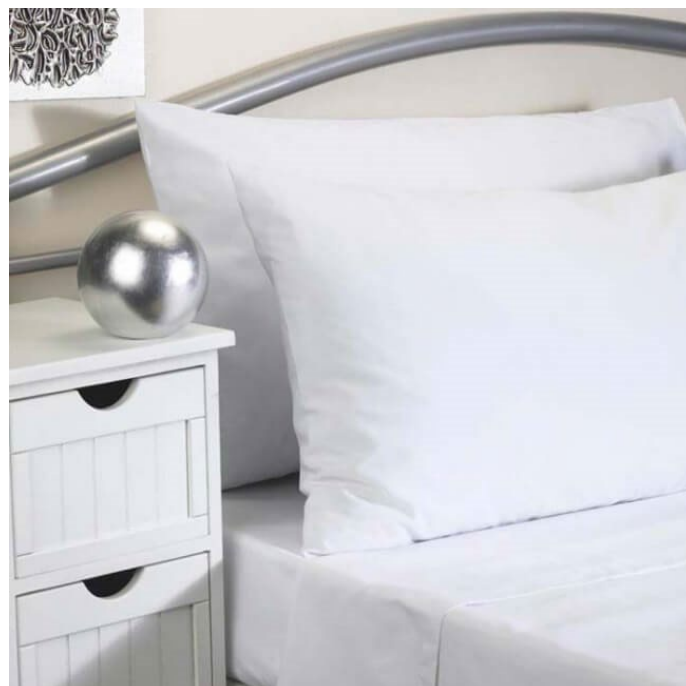

Flame Retardant Polyester Fitted Sheets

Material:	Flame retardant polyester
Colours:	Single bed: Cream, Blue, Burgundy, Duck egg, Jade, Latte, Light green, Navy, Pink, Silver, White (see colours overleaf) Double bed: Cream
Size:	Single 190cm x 90cm Double 190cm x 137cm
Product codes:	ST400-90190 (Single) ST401137190 (Double)
Washable:	Launderable at thermal disinfection temperatures
FR rating:	Complies with flame retardant bedding specification BS7175

Duck egg

Latte

Silver