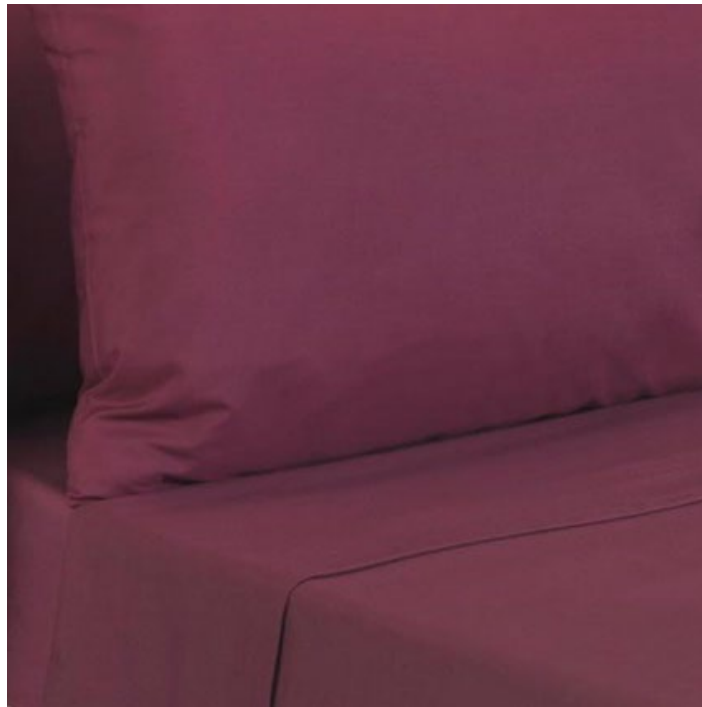

Flame Retardant Duvet Covers

Material: Flame Retardant Polyester

Colours: Single bed: Cream, Blue, Burgundy, Duck egg, Jade, Latte, Light green, Navy, Pink, Silver, White (see colours overleaf)
Double bed: Cream

Sizes: 137cm x 200cm (Single)
200cm x 200cm (Double)

Product codes: DC401137200 (Single)
DC401200200 (Double)

Washable: Launderable at thermal disinfection temperatures

Burgundy

Pink

Cream

White

Navy

Blue

Jade

Light green

Duck egg

Latte

Silver