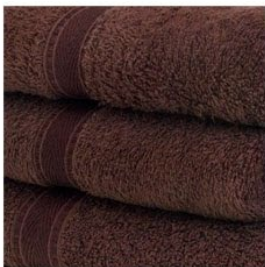

Mirage Coloured Towels

- Material: 100% cotton 480gsm
- Colours: 16 colours - See overleaf
- Size: 30cm x 30cm (Face cloth)
50cm x 90cm (Hand towel)
70cm x 125cm (Bath towel)
90cm x 150cm (Bath sheet)
50cm x 80cm (Bath mat)
- Product codes: TW053-30-30 (Face cloth)
TW253-50-90 (Hand towel)
TW453-70125 (Bath towel)
TW853-90150 (Bath sheet)
TW953-50-80 (Bath mat)
- Washable: Launderable at 40°C

Colour options

Navy

Delft

Light blue

White

Grape

Burgundy

Baby pink

Ivory

Chocolate

Terracotta

Peach

Mocha

Jade

Aqua

Oatmeal