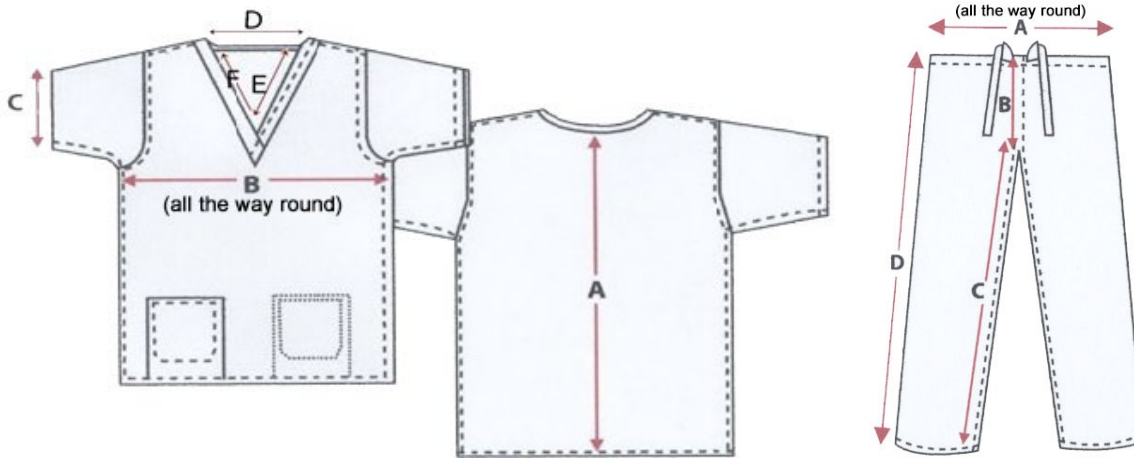

Unisex reversible scrub suits

Material: 65% Polyester, 35% Cotton

Colours: Navy, Cobalt, Mid Blue, Turquoise, Mid Green, Misty, Raspberry, Hunter Green

Sizes: XS, S, M, L, XL, 2XL, 3XL, 4XL

Product codes: See overleaf

Washable: 

Shown here (left to right): Mid green, Mid blue, Raspberry, Navy and Cobalt

Scrubs size chart

Tunic

- A: Length (cm)
- B: Chest Circumference (cm)
- C: Sleeve Depth (cm)
- D: Neck Width (cm)
- E & F: V Neck Length

	X Small	Small	Medium	Large	X Large	2XL	3XL	4XL
A: Length (cm)	70	71	71	72	74	77	81	84
B: Chest Circumference (cm)	101	107	119	129	142	147	154	163
C: Sleeve Depth (cm)	21	21	23	23	23	25	25	27
D: Neck Width (cm)	13	15	16	18	21	24	25	25.5
E & F: V Neck Length	17	17.5	19	22	23	23	24.5	26

Trousers

- A: Waist Circumference (cm)
- B: Inseam Length (cm)
- C: Inside Leg Length (cm)
- D: Waist to Ankle Length (cm)

	X Small	Small	Medium	Large	X Large	2XL	3XL	4XL
A: Waist Circumference (cm)	92	99	106	117	124	132	147	169
B: Inseam Length (cm)	38	38	39	39	39	41	43	47
C: Inside Leg Length (cm)	69	71	73	74	75	75	81	93
D: Waist to Ankle Length (cm)	104	108	109	111	112	114	122	135