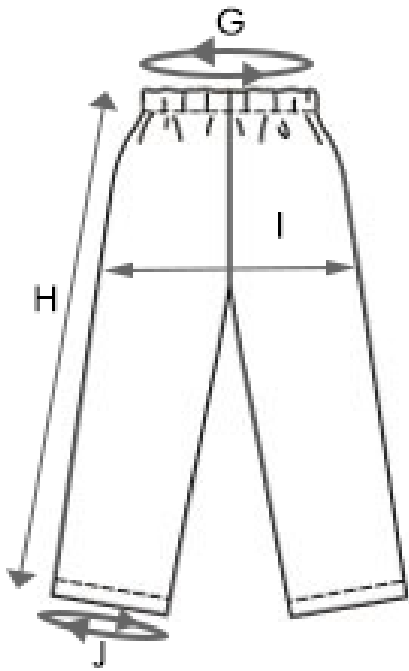

Seclusion Trousers

- Material:** Heavyweight flame retardant polyester, with strong stitching to avoid ripping. Elasticated waistband.
- Colour:** Green with interwoven white parquet pattern
- Sizes:** From Small to 3XL – see overleaf
- Product code:** PG902
- FR rating:** Complies with the Nightwear (Safety) Regulations 1985 BS 5722: 1984
- Washable:** Launderable at thermal disinfection temperatures (71°C)
- Anti-ligature:** No fabric can be classed as 100% guaranteed unrippable. We strongly recommend that service users are closely monitored, even when using anti-ligature clothing.

Seclusion trousers sizing

Sizes (cm)	S	M	L	XL	XXL	3XL
G Waist circumference	103	112	124	139	146	184
H Length	103	111	115	123	125	135
I Hips	131	140	152	167	176	208
J Trouser cuff circumference	75	85	95	111	122	138