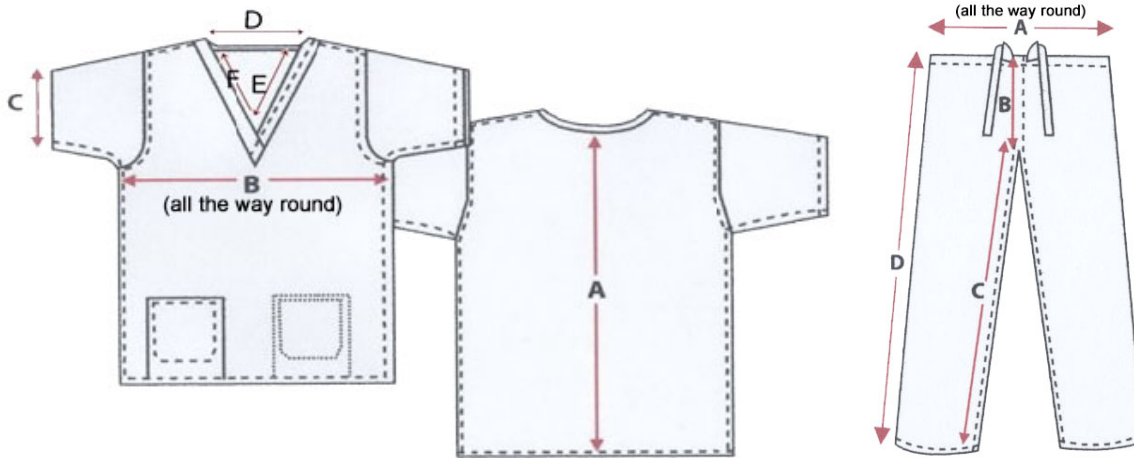

Unisex reversible scrub suits

Material: 65% Polyester, 35% Cotton

Colours: Navy, Cobalt, Mid blue, Turquoise, Mid green, Misty, Raspberry

Sizes: See overleaf

Product codes: See overleaf

Washable: 

Shown here (left to right): Mid green, Mid blue, Raspberry, Navy and Cobalt

Scrub suits size chart

Tunic

A: Length (cm)

B: Chest Circumference (cm)

C: Sleeve Depth (cm)

D: Neck Width (cm)

E & F: V Neck Length

	X Small	Small	Medium	Large	X Large	XXL	3XL	4XL
A: Length (cm)	70	71	71	72	74	77	81	84
B: Chest Circumference (cm)	101	107	119	129	142	147	154	163
C: Sleeve Depth (cm)	21	21	23	23	23	25	25	27
D: Neck Width (cm)	13	15	16	18	21	24	25	25.5
E & F: V Neck Length	17	17.5	19	22	23	23	24.5	26

Trousers

A: Waist Circumference (cm)

B: Inseam Length (cm)

C: Inside Leg Length (cm)

D: Waist to Ankle Length (cm)

	X Small	Small	Medium	Large	X Large	XXL	3XL	4XL
A: Waist Circumference (cm)	92	99	106	117	124	132	147	169
B: Inseam Length (cm)	38	38	39	39	39	41	43	47
C: Inside Leg Length (cm)	69	71	73	74	75	75	81	93
D: Waist to Ankle Length (cm)	104	108	109	111	112	114	122	135

Scrub suit product codes

Tunics	Sizes	Product code	NHS Supply Chain code
Mid blue	XS-XXX	SS017MBL	N1182353 (Packs of 10)
Mid green	XS-XXX	SS017MGN	N1182355 (Packs of 10)
Navy	XS-XXX	SS017NVY	N1182359 (Packs of 10)
Cobalt	XS-XXX	SS017COB	N1182363 (Packs of 10)
Turquoise	XS-XXX	SS017TUR	N/A
Misty	XS-XXX	SS017MTY	N1182357 (Packs of 10)
Raspberry	XS-XXX	SS017RAS	N1182361 (Packs of 10)