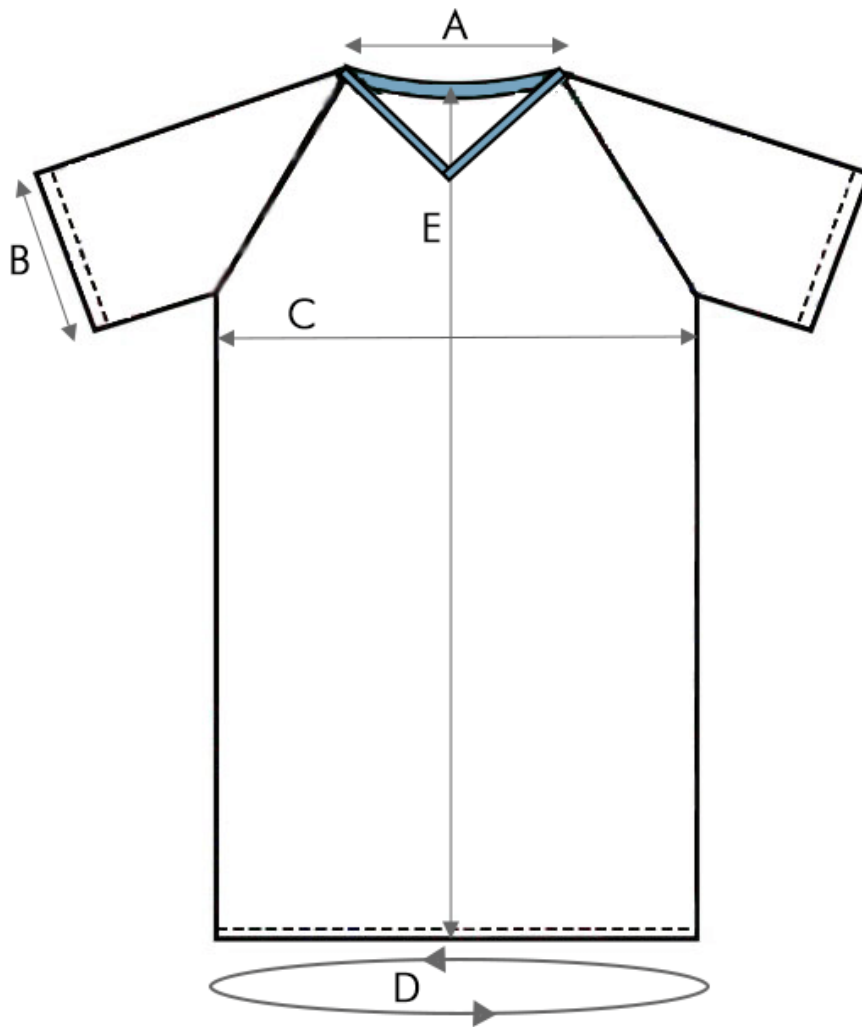

Hospital Nightdresses

Open back nightdress

Material:	Polycotton
Colour:	White fabric with Hospital Use Only print in Autumn colours
Size:	One size
Product codes:	NW405
Washable:	Launderable at thermal disinfection temperatures

Closed back nightdress

Material:	Polycotton
Colour:	White fabric with Hospital Use Only print in Autumn colours
Size:	One size
Product code:	NW605
Washable:	Launderable at thermal disinfection temperatures

Measurements

Sizes (cm)	Adult (XL)	4XL
A Neck circumference	62	62
B Sleeve circumference	46	56
C Chest circumference	128	146
D Sweep around bottom	148	177
E Length	110	115