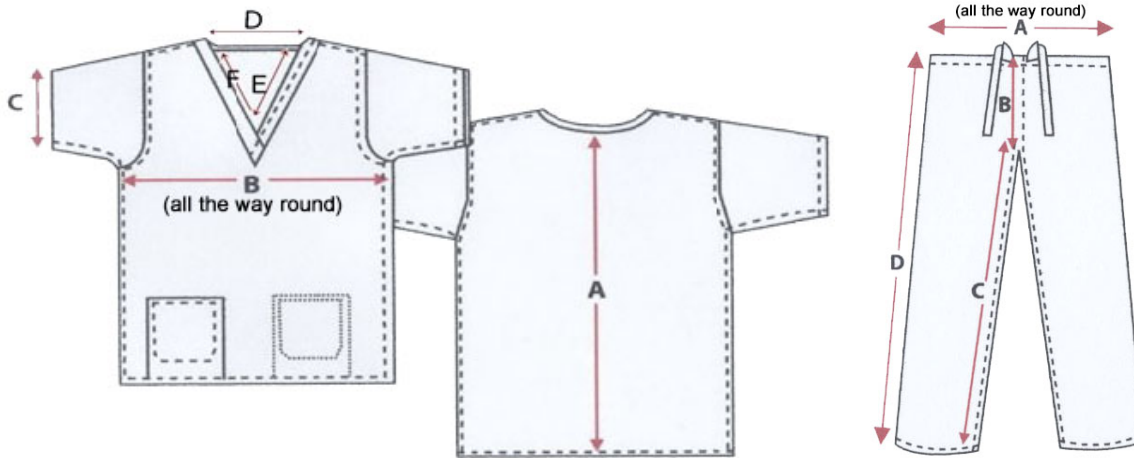

## Unisex reversible scrub suits

Material: 50% Polyester, 50% Cotton

Colours: Navy, Cobalt, Mid blue, Mid green, Misty, Raspberry

Sizes: See overleaf

Product codes: See overleaf

Washable: 

## Scrub suits size chart

### Tunic

- A: Length (cm)
- B: Chest Circumference (cm)
- C: Sleeve Depth (cm)
- D: Neck Width (cm)
- E & F: V Neck Length

	X Small	Small	Medium	Large	X Large	XXL	3XL	4XL
A: Length (cm)	70	71	71	72	74	77	81	84
B: Chest Circumference (cm)	101	107	119	129	142	147	154	163
C: Sleeve Depth (cm)	21	21	23	23	23	25	25	27
D: Neck Width (cm)	13	15	16	18	21	24	25	25.5
E & F: V Neck Length	17	17.5	19	22	23	23	24.5	26

### Trousers

- A: Waist Circumference (cm)
- B: Inseam Length (cm)
- C: Inside Leg Length (cm)
- D: Waist to Ankle Length (cm)

	X Small	Small	Medium	Large	X Large	XXL	3XL	4XL
A: Waist Circumference (cm)	92	99	106	117	124	132	147	169
B: Inseam Length (cm)	38	38	39	39	39	41	43	47
C: Inside Leg Length (cm)	69	71	73	74	75	75	81	93
D: Waist to Ankle Length (cm)	104	108	109	111	112	114	122	135