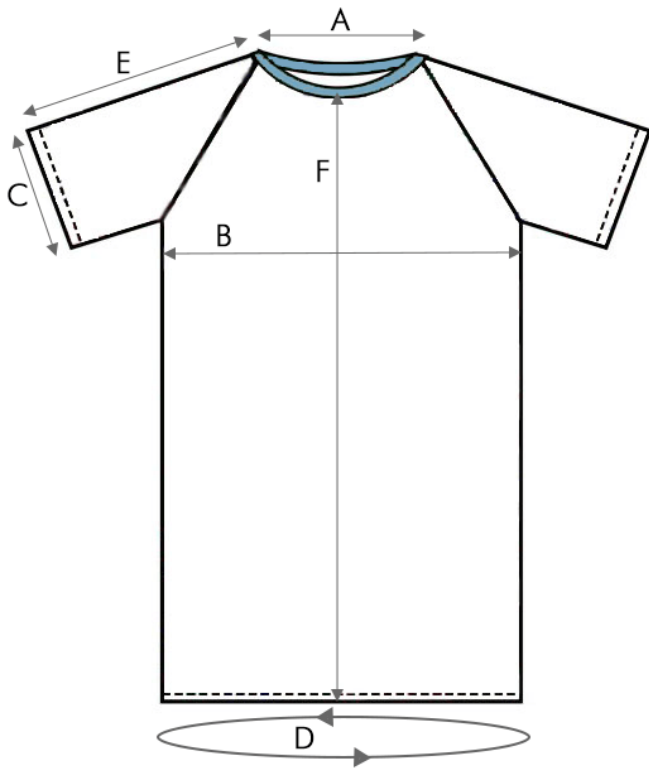

## Pullover Hospital Gowns

Material: Polycotton

Colour: Diamond pattern on white

Size: Adult – see overleaf

Product codes: PG033

Washable: Launderable at thermal disinfection temperatures

## Pullover gown sizing

**A** Neck circumference 65cm  
**B** Chest circumference 148cm  
**C** Cuff circumference 48cm

**D** Sweep around bottom 160cm  
**E** Arm length 43cm  
**F** Length from shoulder high point 128cm