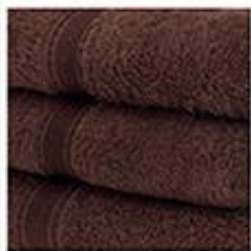

Mirage Coloured Towels

- Material: 100% cotton 480gsm
- Colours: 14 colours - See overleaf
- Size: 30cm x 30cm (Face cloth)
50cm x 90cm (Hand towel)
70cm x 125cm (Bath towel)
90cm x 150cm (Bath sheet)
50cm x 80cm (Bath mat)
- Product codes: TW053-30-30 (Face cloth)
TW253-50-90 (Hand towel)
TW453-70125 (Bath towel)
TW853-90150 (Bath sheet)
TW953-50-80 (Bath mat)
- Washable: Launderable at 40°C

Colour options

Navy

Delft

Light blue

Jade

Aqua

Grape

Burgundy

Baby pink

Ivory

White

Chocolate

Terracotta

Oatmeal

Peach