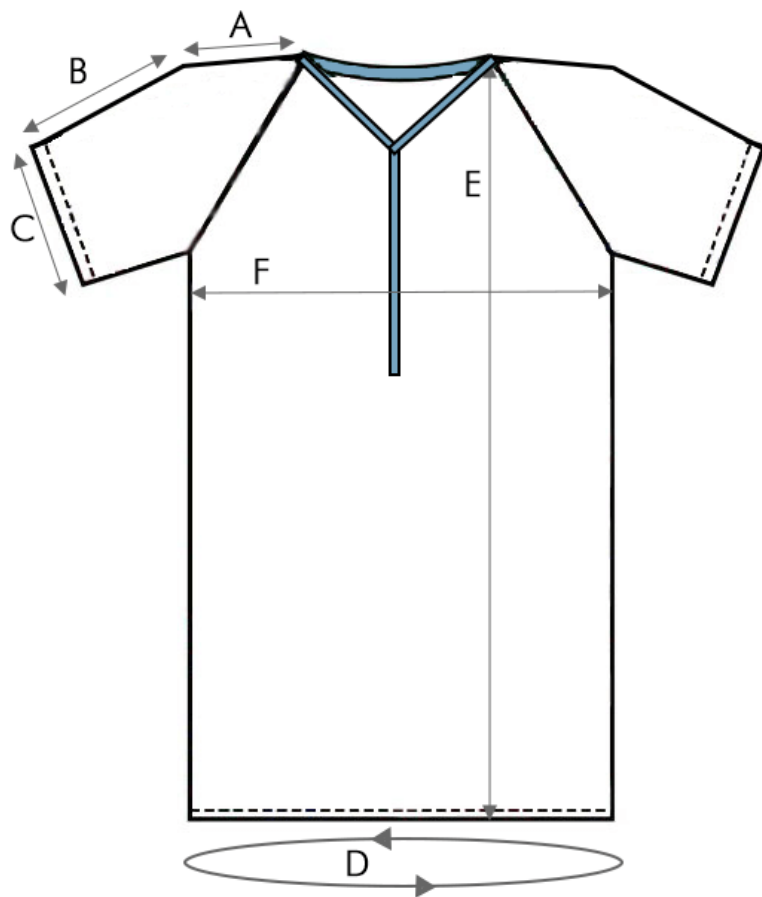

Hospital Nightshirt

Material: Polycotton

Colour: White fabric with Hospital Use Only print in "Forest" colours – Green, Red, Blue and Black

Sizes: Adult – see overleaf

Product code: NW897

Washable: Launderable at thermal disinfection temperatures

Nightshirt Sizes

Sizes (cm)

A	Shoulder	17
B	Arm length	27
C	Cuff circumference	44
D	Sweep around bottom	132
E	Length	106
F	Chest circumference	119