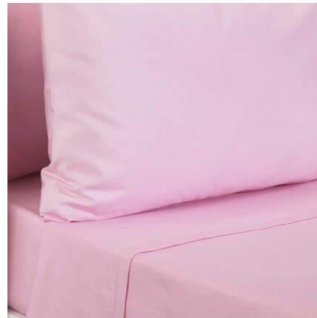

Flame Retardant Polyester Pillowcases

- Material:** Flame retardant polyester
- Colours:** White, cream, pink, burgundy, light green, jade, blue, navy, latte and duck egg blue. See colour samples overleaf.
- Size:** 75cm x 50cm
- Product code:** PC001-50-75
- Washable:** Launderable at thermal disinfection temperatures
- FR Rating:** Complies with flame retardant bedding specification BS7175

Burgundy

Pink

Cream

White

Navy

Blue

Jade

Light green