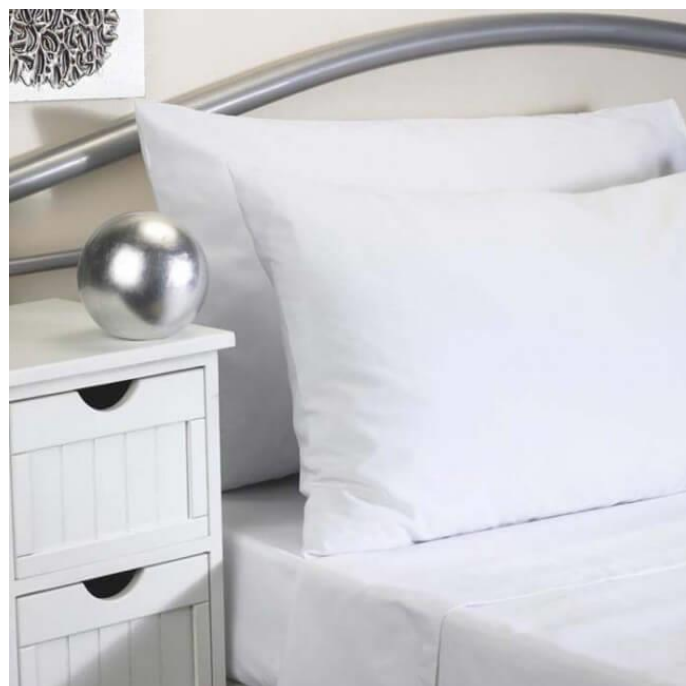

## Flame Retardant Polyester Flat Sheets

**Material:** Flame Retardant Polyester

**Colours:** White, cream, pink, burgundy, light green, jade, blue, navy, latte and duck egg blue. See colour samples overleaf.

**Size:** Single 180cm x 225cm  
Double 228cm x 255cm

**Product codes:** ST001180255 (Single)  
ST001228255 (Double)

**Washable:** Launderable at thermal disinfection temperatures

**FR rating:** Complies with flame retardant bedding specification BS7175