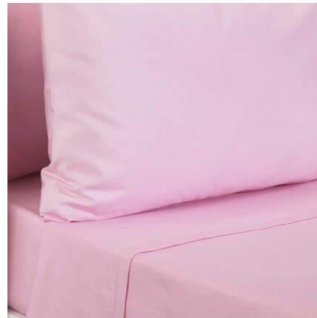

## Flame Retardant Polyester Flat Sheets

**Material:** Flame Retardant Polyester

**Colours:** White, cream, pink, burgundy, light green, jade, blue, navy, latte and duck egg blue. See colour samples overleaf.

**Size:** Single 180cm x 225cm  
Double 228cm x 255cm

**Product codes:** ST001180255 (Single)  
ST001228255 (Double)

**Washable:** Launderable at thermal disinfection temperatures

**FR rating:** Complies with flame retardant bedding specification BS7175

Burgundy

Pink

Cream

White

Navy

Blue

Jade

Light green