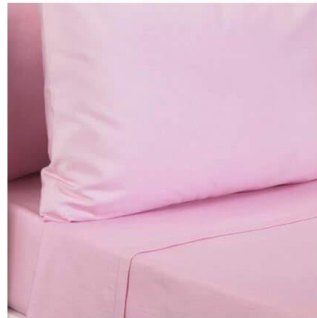

Flame Retardant Polyester Fitted Sheets

- Material:** Flame retardant polyester
- Colours:** White, cream, pink, burgundy, light green, jade, blue, navy, latte and duck egg blue. See colour samples overleaf.
- Size:** Single 190cm x 90cm
Double 190cm x 137cm
- Product codes:** ST400-90190 (Single)
ST401137190 (Double)
- Washable:** Launderable at thermal disinfection temperatures
- FR rating:** Complies with flame retardant bedding specification BS7175

Burgundy

Pink

Cream

White

Navy

Blue

Jade

Light green