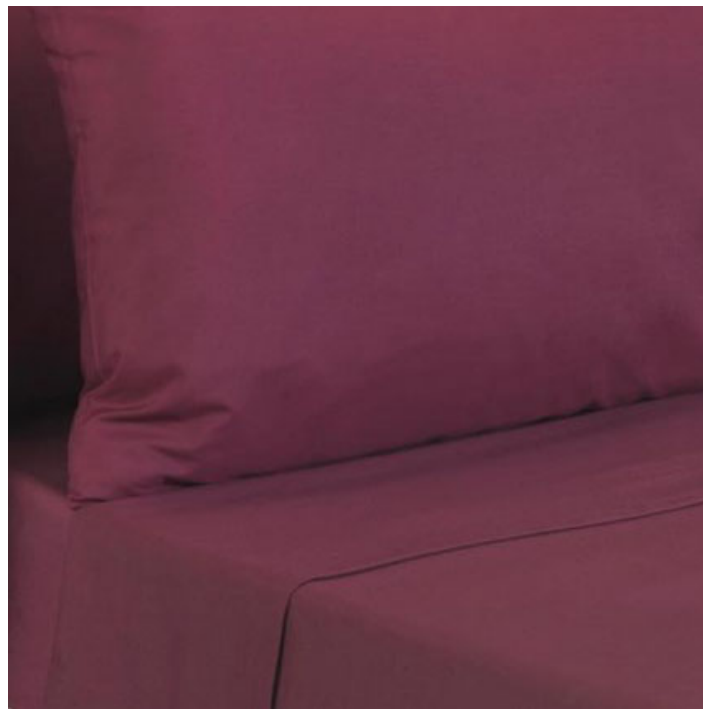

Flame Retardant Duvet Covers

Material: Flame Retardant Polyester

Colours: Single bed: Cream, Blue, Burgundy, Duck egg, Jade, Latte, Light green, Navy, Pink (see colours overleaf)
Double bed: Cream

Sizes: 137cm x 200cm (Single)
200cm x 200cm (Double)

Product codes: DC401137200 (Single)
DC401200200 (Double)

Washable: Launderable at thermal disinfection temperatures

Burgundy

Pink

Cream

White

Navy

Blue

Jade

Light green

Duck egg

Latte