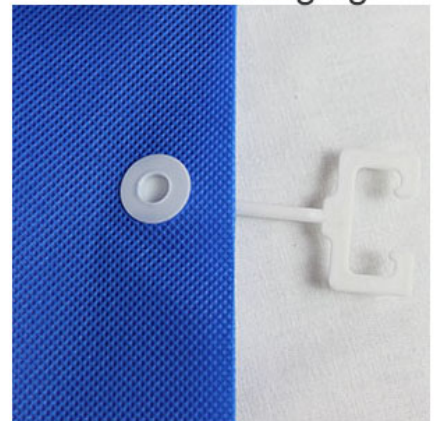

Disposable cubicle curtains

- Material:** Antimicrobial-treated polypropylene
- Fittings:** Eyelets or Internal hooks or External hooks.
- Sizes:** See overleaf
- Product codes:** See overleaf
- Washable:** No, not suitable for laundering. Disposable.

Eyelet

Internal rail hanging

External rail hanging

Cubicle curtains size chart

Fitting	Material	Size (mm)	Product code (MPC)
External	Antimicrobial	7500 x 2000	CC006750200---BLUV12
External	Not antimicrobial	7500 x 2000	CC007750200---BLUV12
External	Antimicrobial	3500 x 2000	CC006350200---BLUV12
External	Not antimicrobial	3500 x 2000	CC007350200---BLUV12
External	Antimicrobial	2500 x 2000	CC006250200---BLUV12
External	Antimicrobial	2000 x 1950	CC006200195---BLUV12
External	Not antimicrobial	2000 x 1950	CC007200195---BLUV12

Fitting	Material	Size (mm)	Product code (MPC)
Eyelet	Antimicrobial	7500 x 2000	CC000750200---BLUV12
Eyelet	Not antimicrobial	7500 x 2000	CC001750200---BLUV12
Eyelet	Antimicrobial	3500 x 2000	CC000350200---BLUV12
Eyelet	Not antimicrobial	3500 x 2000	CC001350200---BLUV12
Eyelet	Antimicrobial	2500 x 2000	CC000250200---BLUV12
Eyelet	Not antimicrobial	2500 x 2000	CC001250200---BLUV12
Eyelet	Antimicrobial	2000 x 1950	CC000200195---BLUV12
Eyelet	Not antimicrobial	2000 x 1950	CC001200195---BLUV12

Fitting	Material	Size (mm)	Product code (MPC)
Internal	Antimicrobial	7500 x 2000	CC002750200---BLUV12
Internal	Not antimicrobial	7500 x 2000	CC003750200---BLUV12
Internal	Antimicrobial	3500 x 2000	CC002350200---BLUV12
Internal	Not antimicrobial	3500 x 2000	CC003350200---BLUV12
Internal	Antimicrobial	2500 x 2000	CC002250200---BLUV12
Internal	Antimicrobial	2000 x 1950	CC002200195---BLUV12
Internal	Not antimicrobial	2000 x 1950	CC003200195---BLUV12